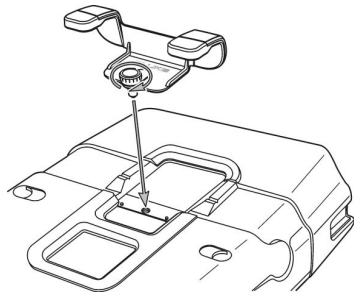

FLUKE®

HH290

Hanging Hook for ScopeMeter 190 Series II

Instruction Sheet

User example

Assembly

Sept 2011, 09/2011

© 2011 Fluke Corporation. All rights reserved.